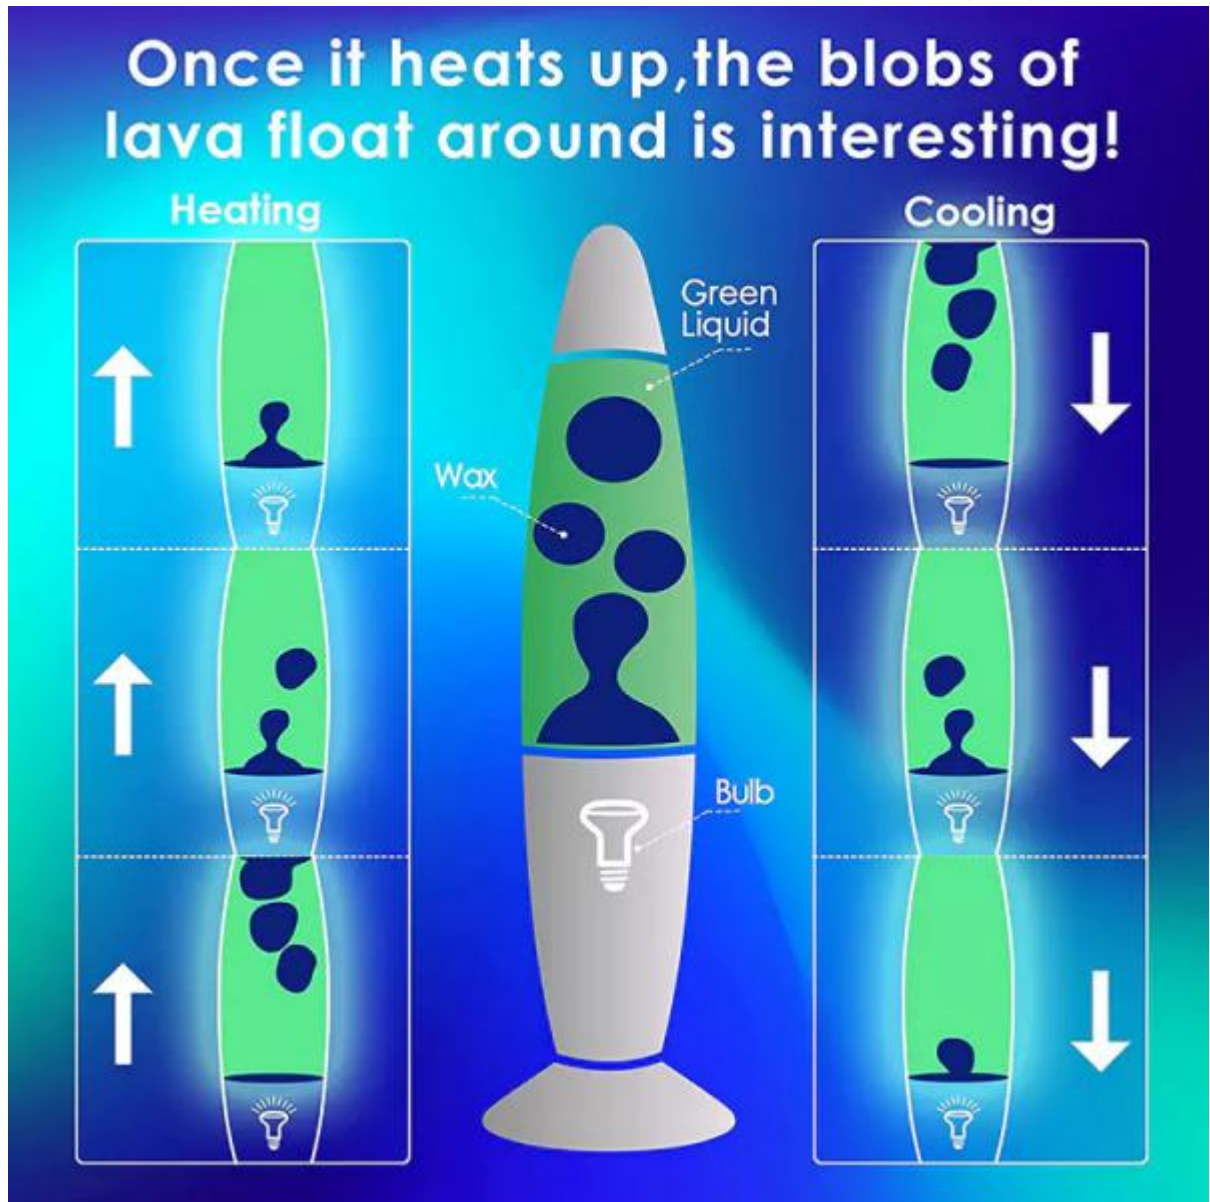

Dongguan City Tianhua Photoelectric Technology Co., Ltd.

ADDRESS: 2nd Road, Jinqianling Industrial Zone, Jitigang, Huangjiang Town, Dongguan City, China.

TEL: +86-769-82607368 / +86-18928200163

FAX: +86-769-82607338

EMAIL: Sales18@tianhualighting.com